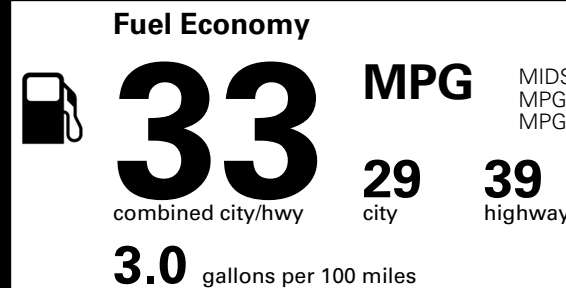

\$ 23,580.00

INLAND FREIGHT AND HANDLING

\$ 1,245.00

TOTAL MANUFACTURER'S SUGGESTED RETAIL PRICE ▶

\$ 24,825.00

*Additional terms and conditions apply.
 **Kia Connect may be currently unavailable for some Model Year 2022 and newer vehicles sold or purchased in Massachusetts; please see owners.kia.com for more information.
 NOTE: When you purchase this vehicle, Kia America, Inc. collects personal information you provide to the dealership. For information on our collection and use of personal information and your rights, please see our Privacy Policy on www.kia.com.

TOTAL ADDITIONAL WEIGHT: 11.4

EPA DOT Fuel Economy and Environment

Gasoline Vehicle

MIDSIZE CARS range from 15 to 139 MPG. The best vehicle rates 146 MPGe.

You save \$1,000
 in fuel costs over 5 years compared to the average new vehicle.