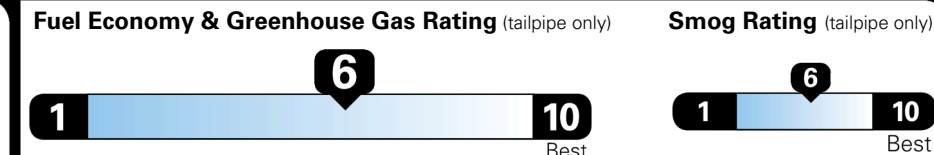

This vehicle emits 269 grams CO₂ per mile. The best emits 0 grams per mile (tailpipe only). Producing and distributing fuel also create emissions; learn more at fueleconomy.gov.

Actual results will vary for many reasons, including driving conditions and how you drive and maintain your vehicle. The average new vehicle gets 29 MPG and costs $8,500 to fuel over 5 years. Cost estimates are based on 15,000 miles per year at $ 3.30 per gallon. MPGe is miles per gasoline gallon equivalent. Vehicle emissions are a significant cause of climate change and smog.

fueleconomy.gov

Calculate personalized estimates and compare vehicles

GOVERNMENT 5-STAR SAFETY RATINGS

Overall Vehicle Score ★★★★★

Based on the combined rating of frontal, side and rollover. Should ONLY be compared to other vehicles of similar size and weight.

Frontal Crash ★★★★★

Driver Passenger ★★★★★

Based on the risk of injury in a frontal impact. Should ONLY be compared to other vehicles of similar size and weight.

Side Crash ★★★★★

Front seat Rear seat ★★★★★

Star ratings based on the risk of injury in a side impact.

Rollover ★★★★★

Star ratings based on the risk of rollover in a single-vehicle crash.

Star ratings range from 1 to 5 stars (★★★★★) with 5 being the highest.

Source: National Highway Traffic Safety Administration (NHTSA).

www.safercar.gov or 1-888-327-4236

Manufacturer's suggested retail price includes Manufacturer's recommended pre-delivery service. License and title fees, state and local taxes and other dealer installed options and accessories are not included in the manufacturer's suggested retail price.

PARTS CONTENT INFORMATION

FOR VEHICLES IN THIS CAR LINE U.S./CANADIAN PARTS CONTENT: 20 %

MAJOR SOURCES OF FOREIGN PARTS:
MEXICO: 45%
KOREA: 30%

NOTE: PARTS CONTENT DOES NOT INCLUDE FINAL ASSEMBLY, DISTRIBUTION, OR OTHER NON-PARTS COSTS.

FOR THIS VEHICLE FINAL ASSEMBLY POINT: PESQUERIA, NL, MEXICO

COUNTRY OF ORIGIN ENGINE (MOTOR): USA
TRANSMISSION: MEXICO