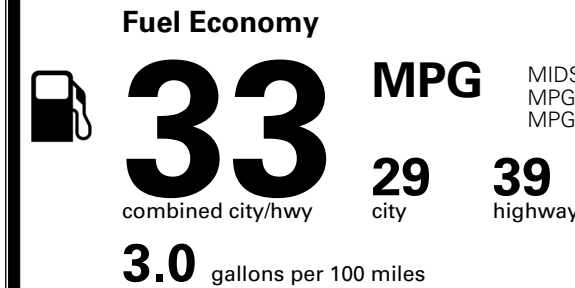

\$ 23,580.00

INLAND FREIGHT AND HANDLING

\$ 1,245.00

TOTAL MANUFACTURER'S SUGGESTED RETAIL PRICE ▶

\$ 24,825.00

*Additional terms and conditions apply.
 **Kia Connect may be currently unavailable for some Model Year 2022 and newer vehicles sold or purchased in Massachusetts; please see owners.kia.com for more information.
 NOTE: When you purchase this vehicle, Kia America, Inc. collects personal information you provide to the dealership. For information on our collection and use of personal information and your rights, please see our Privacy Policy on www.kia.com.

TOTAL ADDITIONAL WEIGHT: 11.4

EPA DOT Fuel Economy and Environment

Gasoline Vehicle

You save \$1,000
 in fuel costs over 5 years compared to the average new vehicle.

Annual fuel cost \$1,500

Actual results will vary for many reasons, including driving conditions and how you drive and maintain your vehicle. The average new vehicle gets 29 MPG and costs \$8,500 to fuel over 5 years. Cost estimates are based on 15,000 miles per year at \$ 3.30 per gallon. MPGe is miles per gasoline gallon equivalent. Vehicle emissions are a significant cause of climate change and smog.