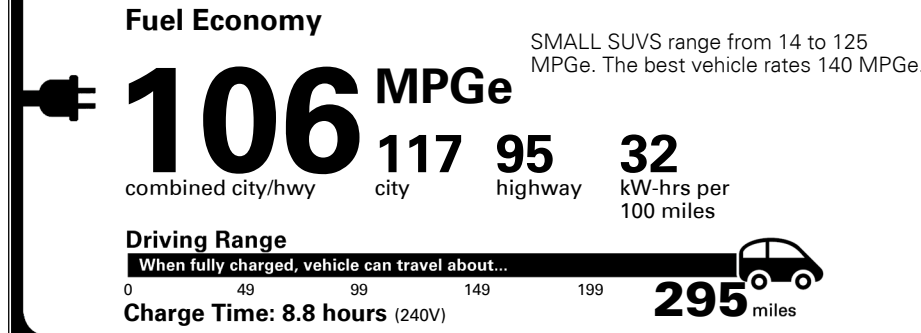

\$495.00
 \$205.00
 \$135.00

MSRP INCLUDING OPTIONS

\$ 55,135.00

INLAND FREIGHT AND HANDLING

\$ 1,475.00

TOTAL MANUFACTURER'S SUGGESTED RETAIL PRICE ▶

\$ 56,610.00

TOTAL ADDITIONAL WEIGHT: 9.7

EPA DOT Fuel Economy and Environment

Electric Vehicle

You save \$5,750
 in fuel costs over 5 years compared to the average new vehicle.

Annual fuel cost \$750

Actual results will vary for many reasons, including driving conditions and how you drive and maintain your vehicle. The average new vehicle gets 28 MPG and costs \$9,500 to fuel over 5 years. Cost estimates are based on 15,000 miles per year at \$0.16 per kW-hr. MPGe is miles per gasoline gallon equivalent. Vehicle emissions are a significant cause of global warming and smog.