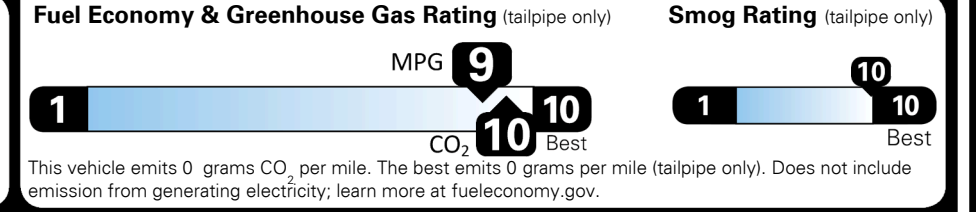

EPA DOT Fuel Economy and Environment

Electric Vehicle

You save \$5,750
 in fuel costs over 5 years compared to the average new vehicle.

Annual fuel cost \$750

Actual results will vary for many reasons, including driving conditions and how you drive and maintain your vehicle. The average new vehicle gets 28 MPG and costs \$9,500 to fuel over 5 years. Cost estimates are based on 15,000 miles per year at \$0.16 per kW-hr. MPGe is miles per gasoline gallon equivalent. Vehicle emissions are a significant cause of global warming and smog.