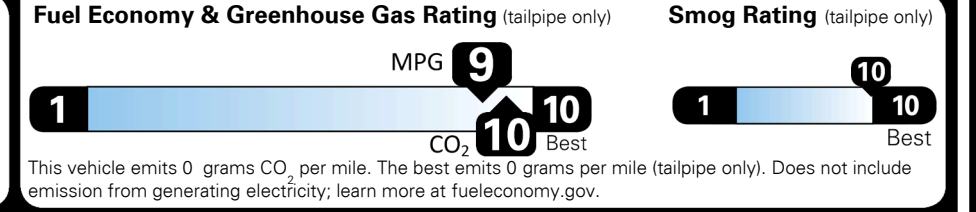

Actual results will vary for many reasons, including driving conditions and how you drive and maintain your vehicle. The average new vehicle gets 28 MPG and costs $9,500 to fuel over 5 years. Cost estimates are based on 15,000 miles per year at $0.16 per kW-hr. MPGe is miles per gasoline gallon equivalent. Vehicle emissions are a significant cause of global warming and smog.

fueleconomy.gov

Calculate personalized estimates and compare vehicles

GOVERNMENT 5-STAR SAFETY RATINGS

Overall Vehicle Score ★★★★★

Based on the combined rating of frontal, side and rollover. Should ONLY be compared to other vehicles of similar size and weight.

Frontal	Driver	★★★★★
Crash	Passenger	★★★★★
Side	Front seat	★★★★★
Crash	Rear seat	★★★★★
Rollover		★★★★★

Star ratings based on the risk of injury in a frontal impact. Should ONLY be compared to other vehicles of similar size and weight.

Star ratings based on the risk of injury in a side impact.

Star ratings based on the risk of rollover in a single-vehicle crash.

Star ratings range from 1 to 5 stars (★★★★★) with 5 being the highest.
Source: National Highway Traffic Safety Administration (NHTSA).
www.safercar.gov or 1-888-327-4236

Manufacturer's suggested retail price includes Manufacturer's recommended pre-delivery service. License and title fees, state and local taxes and other dealer installed options and accessories are not included in the manufacturer's suggested retail price.

PARTS CONTENT INFORMATION

FOR VEHICLES IN THIS CAR LINE U.S./CANADIAN PARTS CONTENT: 80 %

MAJOR SOURCES OF FOREIGN PARTS: KOREA: 15%

NOTE: PARTS CONTENT DOES NOT INCLUDE FINAL ASSEMBLY, DISTRIBUTION, OR OTHER NON-PARTS COSTS.

FOR THIS VEHICLE FINAL ASSEMBLY POINT: WEST POINT, GA, USA

COUNTRY OF ORIGIN
ENGINE (MOTOR): USA
TRANSMISSION: USA