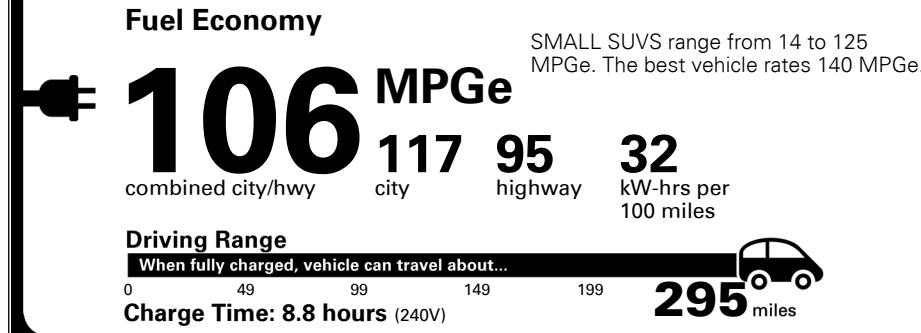

MSRP INCLUDING OPTIONS

\$ 51,135.00

INLAND FREIGHT AND HANDLING

\$ 1,475.00

TOTAL MANUFACTURER'S SUGGESTED RETAIL PRICE ▶

\$ 52,610.00

TOTAL ADDITIONAL WEIGHT: 9.7

EPA DOT Fuel Economy and Environment

Electric Vehicle

You save \$5,750
 in fuel costs over 5 years compared to the average new vehicle.

Annual fuel cost \$750

Actual results will vary for many reasons, including driving conditions and how you drive and maintain your vehicle. The average new vehicle gets 28 MPG and costs \$9,500 to fuel over 5 years. Cost estimates are based on 15,000 miles per year at \$0.16 per kW-hr. MPGe is miles per gasoline gallon equivalent. Vehicle emissions are a significant cause of global warming and smog.