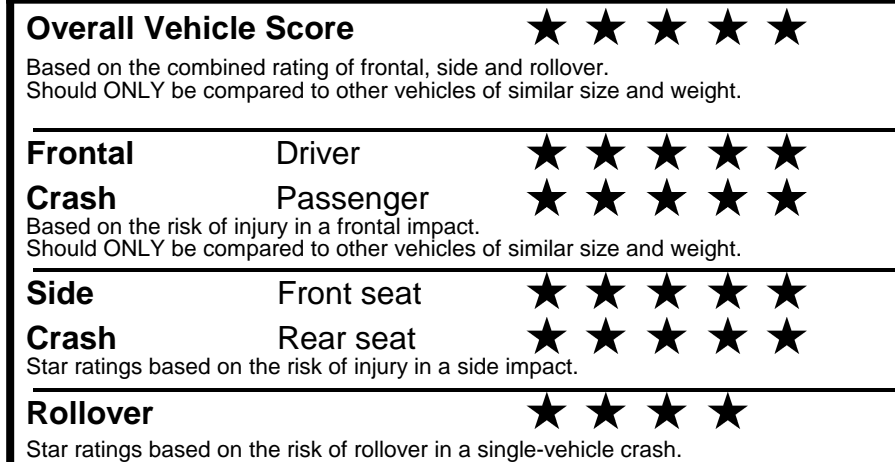

### GOVERNMENT 5-STAR SAFETY RATINGS

Star ratings range from 1 to 5 stars (★★★★★) with 5 being the highest.  
 Source: National Highway Traffic Safety Administration (NHTSA).  
[www.safercar.gov](http://www.safercar.gov) or 1-888-327-4236