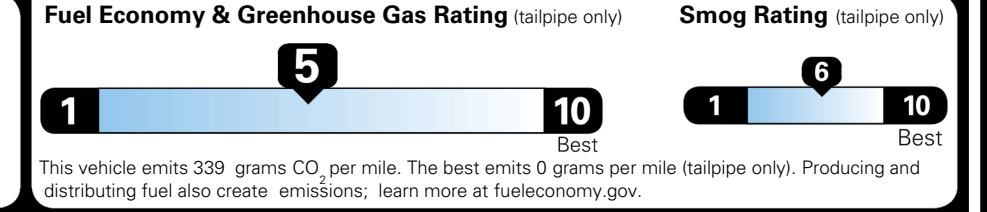

TOTAL ADDITIONAL WEIGHT: 4.4

EPA DOT Fuel Economy and Environment

Gasoline Vehicle

You spend \$1,000 more in fuel costs over 5 years compared to the average new vehicle.

Annual fuel cost \$1,900

Actual results will vary for many reasons, including driving conditions and how you drive and maintain your vehicle. The average new vehicle gets 29 MPG and costs \$8,500 to fuel over 5 years. Cost estimates are based on 15,000 miles per year at \$ 3.30 per gallon. MPGe is miles per gasoline gallon equivalent. Vehicle emissions are a significant cause of climate change and smog.