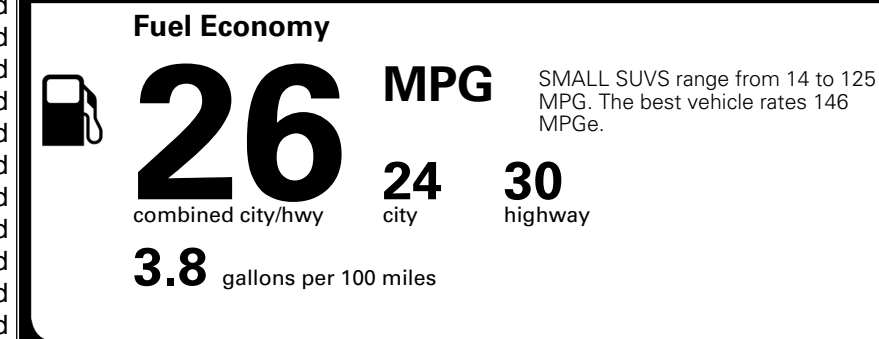

EPA DOT Fuel Economy and Environment

Gasoline Vehicle

You spend $1,000 more in fuel costs over 5 years compared to the average new vehicle.

Annual fuel cost $1,900