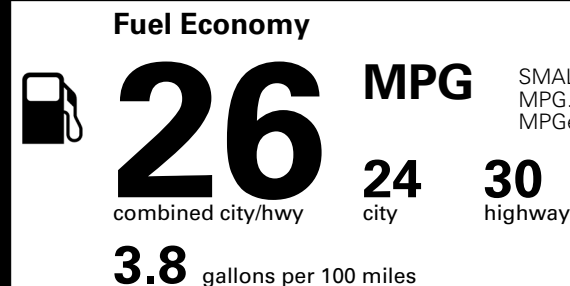

EPA DOT Fuel Economy and Environment

Gasoline Vehicle

SMALL SUVs range from 14 to 125 MPG. The best vehicle rates 146 MPGe.

You spend $1,000 more in fuel costs over 5 years compared to the average new vehicle.

Annual fuel cost $1,900