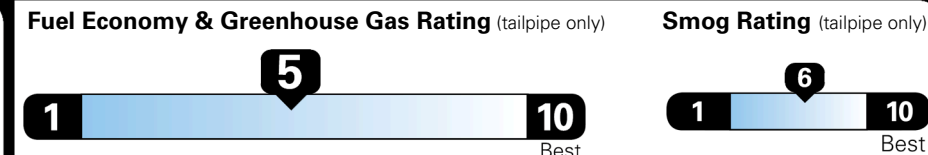

This vehicle emits 339 grams CO₂ per mile. The best emits 0 grams per mile (tailpipe only). Producing and distributing fuel also create emissions; learn more at fueleconomy.gov.

Actual results will vary for many reasons, including driving conditions and how you drive and maintain your vehicle. The average new vehicle gets 29 MPG and costs $8,500 to fuel over 5 years. Cost estimates are based on 15,000 miles per year at $ 3.30 per gallon. MPGe is miles per gasoline gallon equivalent. Vehicle emissions are a significant cause of climate change and smog.

fueleconomy.gov

Calculate personalized estimates and compare vehicles

GOVERNMENT 5-STAR SAFETY RATINGS

PARTS CONTENT INFORMATION

Overall Vehicle Score ★ ★ ★ ★ ★

Based on the combined rating of frontal, side and rollover. Should ONLY be compared to other vehicles of similar size and weight.

Frontal Driver ★ ★ ★ ★ ★
Crash Passenger ★ ★ ★ ★ ★

Based on the risk of injury in a frontal impact. Should ONLY be compared to other vehicles of similar size and weight.

Side Front seat ★ ★ ★ ★ ★
Crash Rear seat ★ ★ ★ ★ ★

Star ratings based on the risk of injury in a side impact.

Rollover ★ ★ ★ ★ ★

Star ratings based on the risk of rollover in a single-vehicle crash.

Star ratings range from 1 to 5 stars (★★★★★) with 5 being the highest.

Source: National Highway Traffic Safety Administration (NHTSA).

www.safercar.gov or 1-888-327-4236

Manufacturer's suggested retail price includes Manufacturer's recommended pre-delivery service. License and title fees, state and local taxes and other dealer installed options and accessories are not included in the manufacturer's suggested retail price.

FOR VEHICLES IN THIS CAR LINE U.S./CANADIAN PARTS CONTENT: 55 %

MAJOR SOURCES OF FOREIGN PARTS: KOREA: 30%

NOTE: PARTS CONTENT DOES NOT INCLUDE FINAL ASSEMBLY, DISTRIBUTION, OR OTHER NON-PARTS COSTS.

FOR THIS VEHICLE FINAL ASSEMBLY POINT: WEST POINT, GA, USA

COUNTRY OF ORIGIN

ENGINE (MOTOR): USA

TRANSMISSION: USA