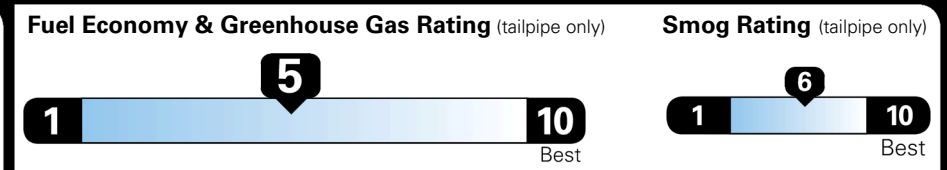

TOTAL ADDITIONAL WEIGHT: 6.6

EPA DOT Fuel Economy and Environment

Gasoline Vehicle

You spend **\$1,000** more in fuel costs over 5 years compared to the average new vehicle.

Annual fuel cost **\$1,900**

This vehicle emits 339 grams CO₂ per mile. The best emits 0 grams per mile (tailpipe only). Producing and distributing fuel also create emissions; learn more at fueleconomy.gov.