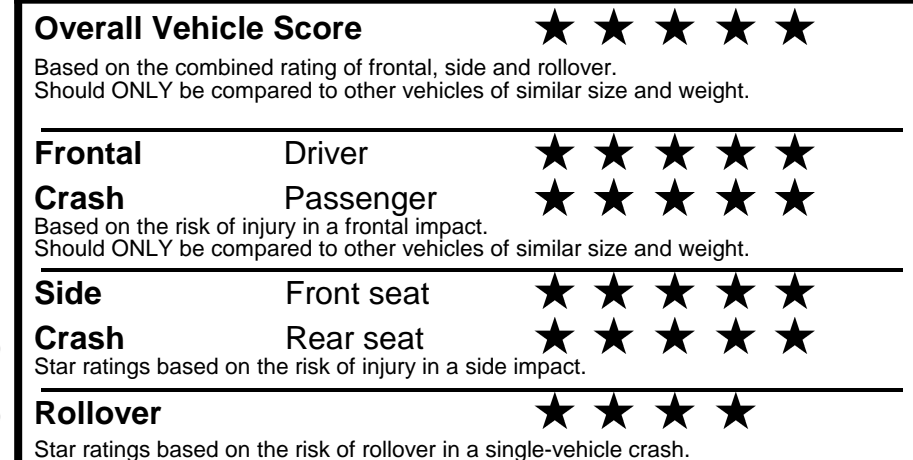

GOVERNMENT 5-STAR SAFETY RATINGS

PARTS CONTENT INFORMATION

FOR VEHICLES IN THIS CAR LINE U.S./CANADIAN PARTS CONTENT: 55 %

MAJOR SOURCES OF FOREIGN PARTS: KOREA: 30%

NOTE: PARTS CONTENT DOES NOT INCLUDE FINAL ASSEMBLY, DISTRIBUTION, OR OTHER NON-PARTS COSTS.

Star ratings range from 1 to 5 stars (★★★★★) with 5 being the highest. Source: National Highway Traffic Safety Administration (NHTSA). www.safercar.gov or 1-888-327-4236

FOR THIS VEHICLE FINAL ASSEMBLY POINT: WEST POINT, GA, USA

Manufacturer's suggested retail price includes Manufacturer's recommended pre-delivery service. License and title fees, state and local taxes and other dealer installed options and accessories are not included in the manufacturer's suggested retail price.

COUNTRY OF ORIGIN ENGINE (MOTOR): USA

TRANSMISSION: USA