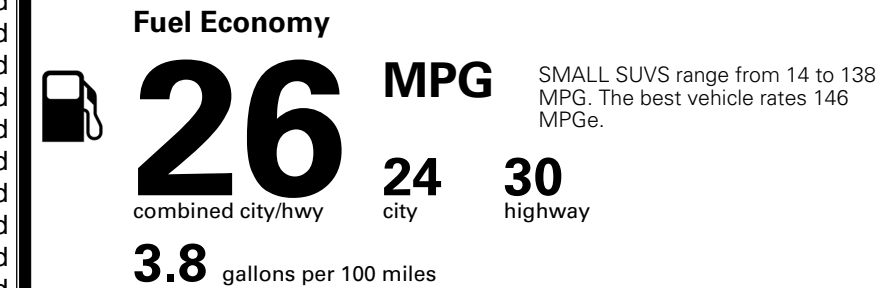

EPA DOT Fuel Economy and Environment

Gasoline Vehicle

You spend $1,000 more in fuel costs over 5 years compared to the average new vehicle.

Annual fuel cost $1,900