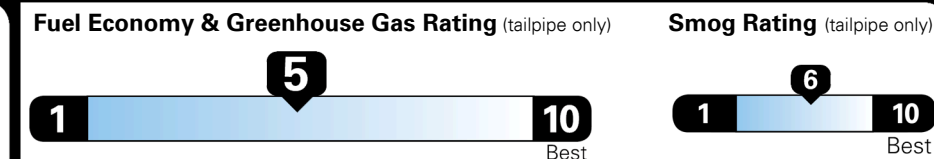

TOTAL ADDITIONAL WEIGHT: 12.2

EPA DOT Fuel Economy and Environment

Gasoline Vehicle

You spend
\$1,000
 more in fuel costs
 over 5 years
 compared to the
 average new vehicle.

Annual fuel cost
\$1,900

Actual results will vary for many reasons, including driving conditions and how you drive and maintain your vehicle. The average new vehicle gets 29 MPG and costs \$8,500 to fuel over 5 years. Cost estimates are based on 15,000 miles per year at \$ 3.30 per gallon. MPGe is miles per gasoline gallon equivalent. Vehicle emissions are a significant cause of climate change and smog.