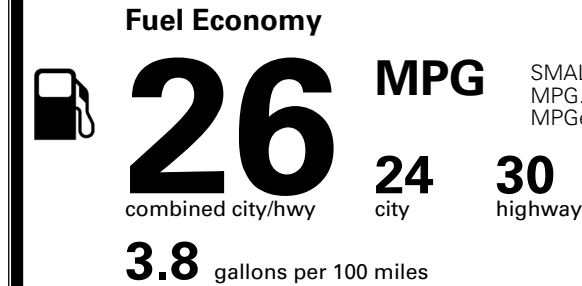

TOTAL MANUFACTURER'S SUGGESTED RETAIL PRICE ▶

\$ 35,085.00

*Additional terms and conditions apply.

**Kia Connect may be currently unavailable for some Model Year 2022 and newer vehicles sold or purchased in Massachusetts; please see owners.kia.com for more information.

TOTAL ADDITIONAL WEIGHT: 6.6

EPA DOT Fuel Economy and Environment

Gasoline Vehicle

SMALL SUVs range from 14 to 138 MPG. The best vehicle rates 146 MPGe.

You spend
\$1,000
 more in fuel costs
 over 5 years
 compared to the
 average new vehicle.