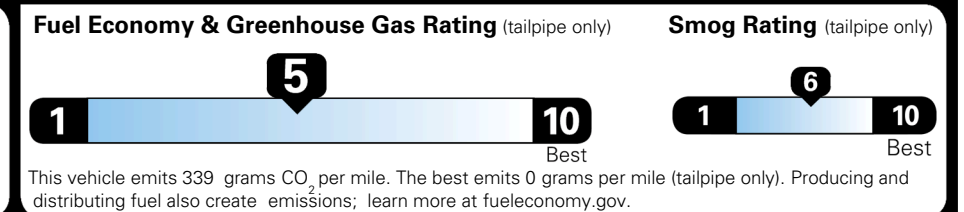

MSRP INCLUDING OPTIONS \$ 33,585.00

INLAND FREIGHT AND HANDLING \$ 1,445.00

TOTAL MANUFACTURER'S SUGGESTED RETAIL PRICE ▶ \$ 35,030.00

TOTAL ADDITIONAL WEIGHT:

*Additional terms and conditions apply.
 **Kia Connect may be currently unavailable for some Model Year 2022 and newer vehicles sold or purchased in Massachusetts; please see owners.kia.com for more information.
 NOTE: When you purchase this vehicle, Kia America, Inc. collects personal information you provide to the dealership. For information on our collection and use of personal information and your rights, please see our Privacy Policy on www.kia.com.

EPA DOT Fuel Economy and Environment

Gasoline Vehicle

You spend \$1,000 more in fuel costs over 5 years compared to the average new vehicle.

Annual fuel cost \$1,900

Actual results will vary for many reasons, including driving conditions and how you drive and maintain your vehicle. The average new vehicle gets 29 MPG and costs \$8,500 to fuel over 5 years. Cost estimates are based on 15,000 miles per year at \$ 3.30 per gallon. MPGe is miles per gasoline gallon equivalent. Vehicle emissions are a significant cause of climate change and smog.