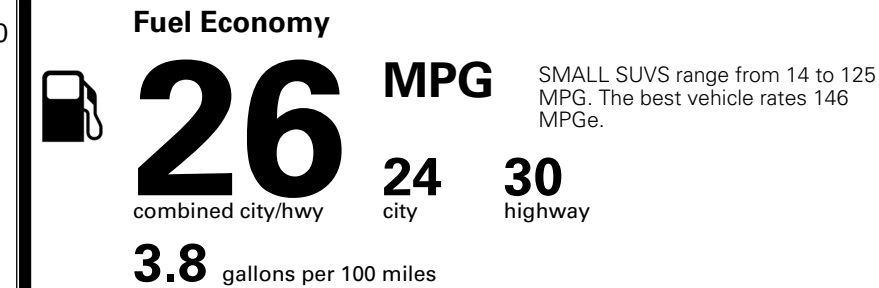

MSRP INCLUDING OPTIONS \$ 33,585.00

INLAND FREIGHT AND HANDLING \$ 1,445.00

TOTAL MANUFACTURER'S SUGGESTED RETAIL PRICE ▶ \$ 35,030.00

TOTAL ADDITIONAL WEIGHT:

*Additional terms and conditions apply.
 **Kia Connect may be currently unavailable for some Model Year 2022 and newer vehicles sold or purchased in Massachusetts; please see owners.kia.com for more information.
 NOTE: When you purchase this vehicle, Kia America, Inc. collects personal information you provide to the dealership. For information on our collection and use of personal information and your rights, please see our Privacy Policy on www.kia.com.

EPA DOT Fuel Economy and Environment

Gasoline Vehicle

You spend \$1,000 more in fuel costs over 5 years compared to the average new vehicle.

Annual fuel cost \$1,900

Actual results will vary for many reasons, including driving conditions and how you drive and maintain your vehicle. The average new vehicle gets 29 MPG and costs \$8,500 to fuel over 5 years. Cost estimates are based on 15,000 miles per year at \$ 3.30 per gallon. MPGe is miles per gasoline gallon equivalent. Vehicle emissions are a significant cause of climate change and smog.