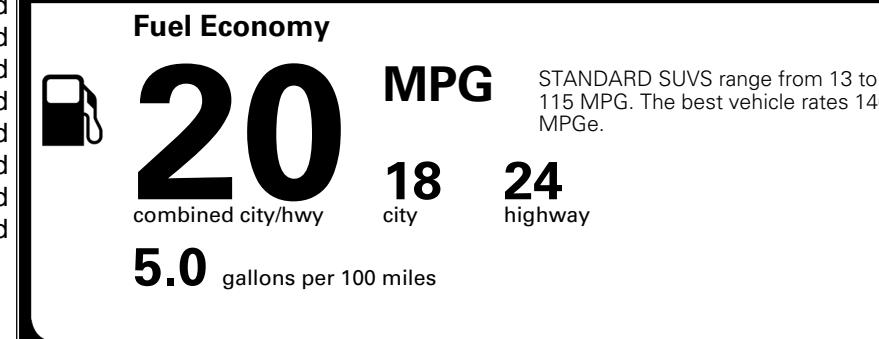

EPA DOT Fuel Economy and Environment

Gasoline Vehicle

You spend $3,500 more in fuel costs over 5 years compared to the average new vehicle.

Annual fuel cost $2,300