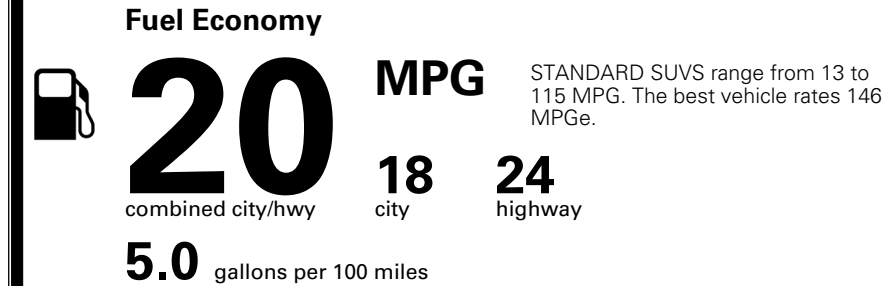

WARRANTY
10 Year/100,000 Mile Limited Powertrain Warranty
5 Year/60,000 Mile Limited Basic Warranty
5 Year/60,000 Mile Roadside Assistance

*Additional terms and conditions apply.
**Kia Connect may be currently unavailable for some Model Year 2022 and newer vehicles sold or purchased in Massachusetts; please see owners.kia.com for more information.
NOTE: When you purchase this vehicle, Kia America, Inc. collects personal information you provide to the dealership. For information on our collection and use of personal information and your rights, please see our Privacy Policy on www.kia.com.

MANUFACTURER'S SUGGESTED RETAIL PRICE ▶

COMPARE X-LINE EX AWD FEATURES

Added to/in place of standard EX AWD features

- 21" Gloss Black Alloy Wheels
- LED Projector Fog Lights
- X-Line Exterior and Interior Styling
- Liftgate Lamp
- Black Exterior Emblems
- 2nd Row Captain's Chairs (2 Seats)
- Self-Leveling Rear Suspension

ADDITIONAL INSTALLED EQUIPMENT:
(In addition to or in place of standard features)
Glacial White Pearl Paint
Carpeted Floor Mats

MSRP INCLUDING OPTIONS

INLAND FREIGHT AND HANDLING

TOTAL MANUFACTURER'S SUGGESTED RETAIL PRICE ▶

TOTAL ADDITIONAL WEIGHT: 7.2

$ 47,290.00

Included
Included
Included
Included
Included
Included
Included

$495.00
$250.00

$ 48,035.00

$ 1,545.00

$ 49,580.00

EPA DOT Fuel Economy and Environment

Gasoline Vehicle

You spend $3,500 more in fuel costs over 5 years compared to the average new vehicle.

Annual fuel cost $2,300