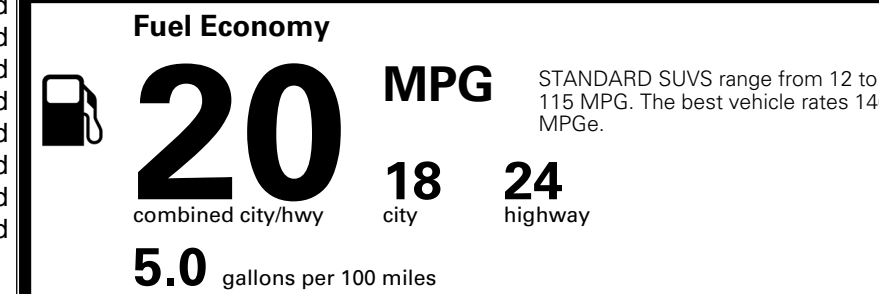

\$995.00
 \$625.00
 \$250.00
 \$145.00

MSRP INCLUDING OPTIONS

\$ 49,305.00

INLAND FREIGHT AND HANDLING

\$ 1,545.00

TOTAL MANUFACTURER'S SUGGESTED RETAIL PRICE ▶

\$ 50,850.00

TOTAL ADDITIONAL WEIGHT: 11.7

EPA DOT Fuel Economy and Environment

Gasoline Vehicle

You spend
\$4,000
 more in fuel costs
 over 5 years
 compared to the
 average new vehicle.

Annual fuel cost
\$2,500

Actual results will vary for many reasons, including driving conditions and how you drive and maintain your vehicle. The average new vehicle gets 29 MPG and costs \$8,500 to fuel over 5 years. Cost estimates are based on 15,000 miles per year at \$ 3.30 per gallon. MPGe is miles per gasoline gallon equivalent. Vehicle emissions are a significant cause of climate change and smog.