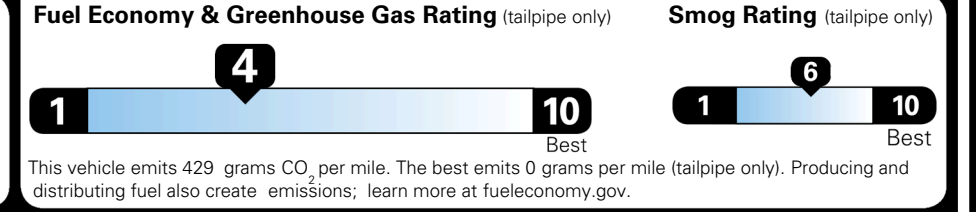

Actual results will vary for many reasons, including driving conditions and how you drive and maintain your vehicle. The average new vehicle gets 29 MPG and costs $8,500 to fuel over 5 years. Cost estimates are based on 15,000 miles per year at $ 3.30 per gallon. MPGe is miles per gasoline gallon equivalent. Vehicle emissions are a significant cause of climate change and smog.

fueleconomy.gov

Calculate personalized estimates and compare vehicles

GOVERNMENT 5-STAR SAFETY RATINGS

Overall Vehicle Score	Not Rated	
Based on the combined rating of frontal, side and rollover. Should ONLY be compared to other vehicles of similar size and weight.		
Frontal	Driver	Not Rated
Crash	Passenger	Not Rated
Based on the risk of injury in a frontal impact. Should ONLY be compared to other vehicles of similar size and weight.		
Side	Front seat	Not Rated
Crash	Rear seat	Not Rated
Star ratings based on the risk of injury in a side impact.		
Rollover	Not Rated	
Star ratings based on the risk of rollover in a single-vehicle crash.		

Star ratings range from 1 to 5 stars (★★★★★) with 5 being the highest.
Source: National Highway Traffic Safety Administration (NHTSA).
www.safercar.gov or 1-888-327-4236

Manufacturer's suggested retail price includes Manufacturer's recommended pre-delivery service. License and title fees, state and local taxes and other dealer installed options and accessories are not included in the manufacturer's suggested retail price.

PARTS CONTENT INFORMATION

FOR VEHICLES IN THIS CAR LINE U.S./CANADIAN PARTS CONTENT: 50 %

MAJOR SOURCES OF FOREIGN PARTS: KOREA: 35%

NOTE: PARTS CONTENT DOES NOT INCLUDE FINAL ASSEMBLY, DISTRIBUTION, OR OTHER NON-PARTS COSTS.

FOR THIS VEHICLE FINAL ASSEMBLY POINT: WEST POINT, GA, USA

COUNTRY OF ORIGIN ENGINE (MOTOR): KOREA

TRANSMISSION: USA