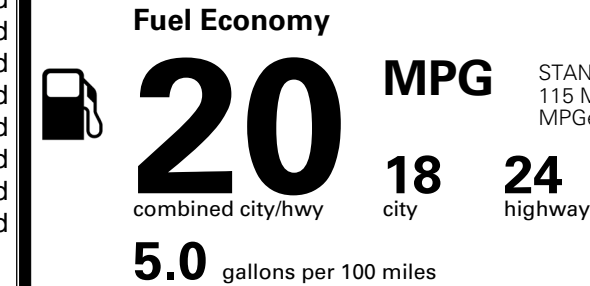

\$ 47,785.00

INLAND FREIGHT AND HANDLING

\$ 1,545.00

TOTAL MANUFACTURER'S SUGGESTED RETAIL PRICE ▶

\$ 49,330.00

TOTAL ADDITIONAL WEIGHT:

EPA DOT Fuel Economy and Environment

Gasoline Vehicle

STANDARD SUVS range from 13 to 115 MPG. The best vehicle rates 146 MPGe.

You spend
\$3,500
 more in fuel costs
 over 5 years
 compared to the
 average new vehicle.

Annual fuel cost
\$2,300

This vehicle emits 429 grams CO₂ per mile. The best emits 0 grams per mile (tailpipe only). Producing and distributing fuel also create emissions; learn more at fueleconomy.gov.