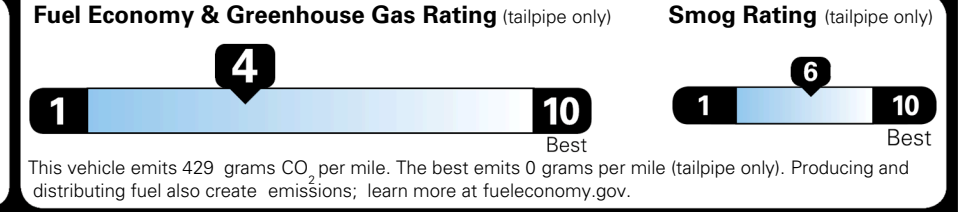

Actual results will vary for many reasons, including driving conditions and how you drive and maintain your vehicle. The average new vehicle gets 29 MPG and costs $8,000 to fuel over 5 years. Cost estimates are based on 15,000 miles per year at $ 3.10 per gallon. MPGe is miles per gasoline gallon equivalent. Vehicle emissions are a significant cause of climate change and smog.

fueleconomy.gov

Calculate personalized estimates and compare vehicles

GOVERNMENT 5-STAR SAFETY RATINGS

Overall Vehicle Score	Not Rated	
Based on the combined rating of frontal, side and rollover. Should ONLY be compared to other vehicles of similar size and weight.		
Frontal Crash	Driver	Not Rated
	Passenger	Not Rated
Based on the risk of injury in a frontal impact. Should ONLY be compared to other vehicles of similar size and weight.		
Side Crash	Front seat	Not Rated
	Rear seat	Not Rated
Star ratings based on the risk of injury in a side impact.		
Rollover	Not Rated	
Star ratings based on the risk of rollover in a single-vehicle crash.		

Star ratings range from 1 to 5 stars (★★★★★) with 5 being the highest.
Source: National Highway Traffic Safety Administration (NHTSA).
www.safercar.gov or 1-888-327-4236

Manufacturer's suggested retail price includes Manufacturer's recommended pre-delivery service. License and title fees, state and local taxes and other dealer installed options and accessories are not included in the manufacturer's suggested retail price.

PARTS CONTENT INFORMATION

FOR VEHICLES IN THIS CAR LINE U.S./CANADIAN PARTS CONTENT: 50 %

MAJOR SOURCES OF FOREIGN PARTS: KOREA: 35%

NOTE: PARTS CONTENT DOES NOT INCLUDE FINAL ASSEMBLY, DISTRIBUTION, OR OTHER NON-PARTS COSTS.

FOR THIS VEHICLE FINAL ASSEMBLY POINT: WEST POINT, GA, USA

COUNTRY OF ORIGIN ENGINE (MOTOR): KOREA
TRANSMISSION: USA