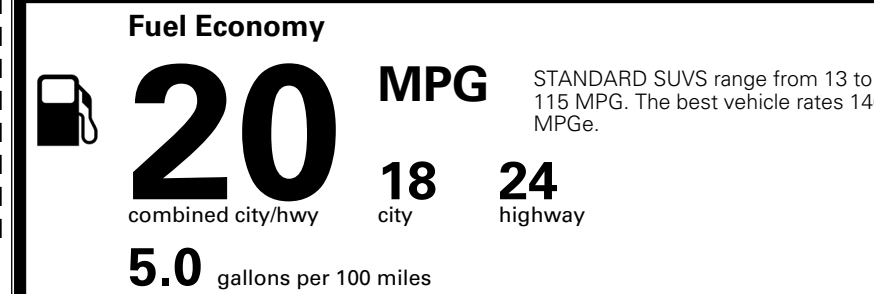

EPA DOT Fuel Economy and Environment

Gasoline Vehicle

You spend $3,500 more in fuel costs over 5 years compared to the average new vehicle.

Annual fuel cost $2,300