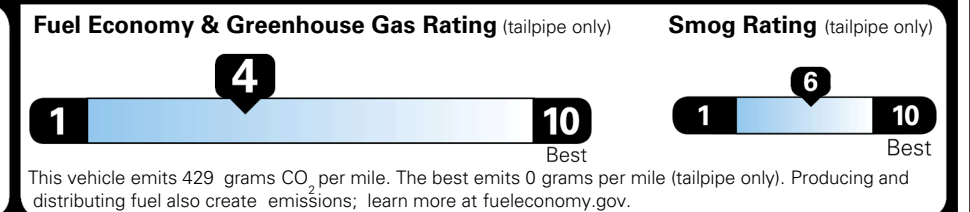

Actual results will vary for many reasons, including driving conditions and how you drive and maintain your vehicle. The average new vehicle gets 29 MPG and costs $8,000 to fuel over 5 years. Cost estimates are based on 15,000 miles per year at $ 3.10 per gallon. MPGe is miles per gasoline gallon equivalent. Vehicle emissions are a significant cause of climate change and smog.

fueleconomy.gov

Calculate personalized estimates and compare vehicles

GOVERNMENT 5-STAR SAFETY RATINGS

Overall Vehicle Score	Not Rated	
Based on the combined rating of frontal, side and rollover. Should ONLY be compared to other vehicles of similar size and weight.		
Frontal Crash	Driver	Not Rated
	Passenger	Not Rated
Based on the risk of injury in a frontal impact. Should ONLY be compared to other vehicles of similar size and weight.		
Side Crash	Front seat	Not Rated
	Rear seat	Not Rated
Star ratings based on the risk of injury in a side impact.		
Rollover	Not Rated	
Star ratings based on the risk of rollover in a single-vehicle crash.		

Star ratings range from 1 to 5 stars (★★★★★) with 5 being the highest.
Source: National Highway Traffic Safety Administration (NHTSA).
www.safercar.gov or 1-888-327-4236

Manufacturer's suggested retail price includes Manufacturer's recommended pre-delivery service. License and title fees, state and local taxes and other dealer installed options and accessories are not included in the manufacturer's suggested retail price.

PARTS CONTENT INFORMATION

FOR VEHICLES IN THIS CAR LINE U.S./CANADIAN PARTS CONTENT: 50 %

MAJOR SOURCES OF FOREIGN PARTS: KOREA: 35%

NOTE: PARTS CONTENT DOES NOT INCLUDE FINAL ASSEMBLY, DISTRIBUTION, OR OTHER NON-PARTS COSTS.

FOR THIS VEHICLE FINAL ASSEMBLY POINT: WEST POINT, GA, USA

COUNTRY OF ORIGIN ENGINE (MOTOR): KOREA

TRANSMISSION: USA