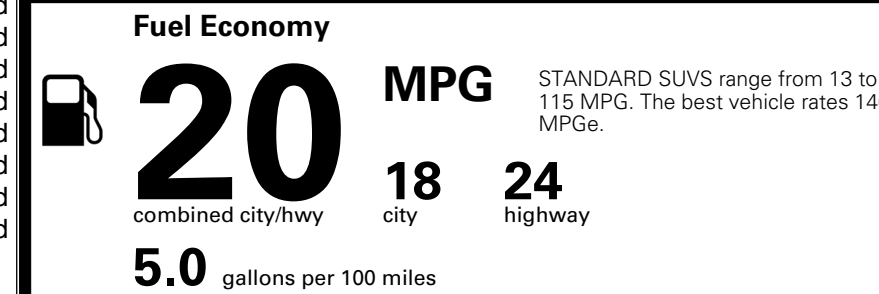

\$ 47,785.00

INLAND FREIGHT AND HANDLING

\$ 1,545.00

TOTAL MANUFACTURER'S SUGGESTED RETAIL PRICE ▶

\$ 49,330.00

TOTAL ADDITIONAL WEIGHT:

EPA DOT Fuel Economy and Environment

Gasoline Vehicle