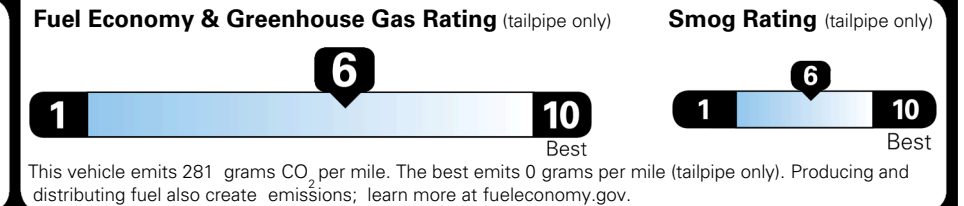

## EPA DOT Fuel Economy and Environment

Gasoline Vehicle

**You save \$500**  
 in fuel costs over 5 years compared to the average new vehicle.

**Annual fuel cost \$1,500**

Actual results will vary for many reasons, including driving conditions and how you drive and maintain your vehicle. The average new vehicle gets 29 MPG and costs \$8,000 to fuel over 5 years. Cost estimates are based on 15,000 miles per year at \$ 3.10 per gallon. MPGe is miles per gasoline gallon equivalent. Vehicle emissions are a significant cause of climate change and smog.