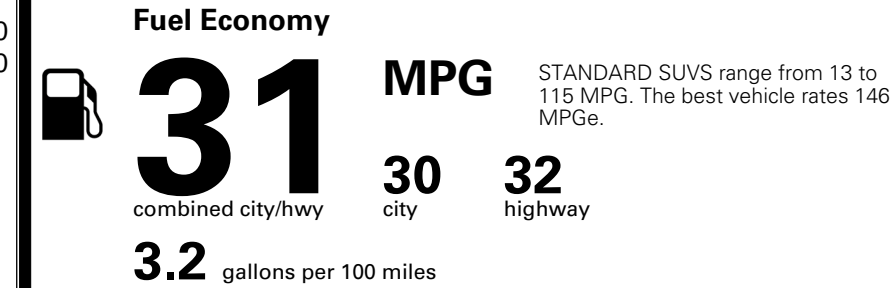

## EPA DOT Fuel Economy and Environment

Gasoline Vehicle

**You save \$500**  
 in fuel costs over 5 years compared to the average new vehicle.

**Annual fuel cost \$1,500**

Actual results will vary for many reasons, including driving conditions and how you drive and maintain your vehicle. The average new vehicle gets 29 MPG and costs \$8,000 to fuel over 5 years. Cost estimates are based on 15,000 miles per year at \$ 3.10 per gallon. MPGe is miles per gasoline gallon equivalent. Vehicle emissions are a significant cause of climate change and smog.