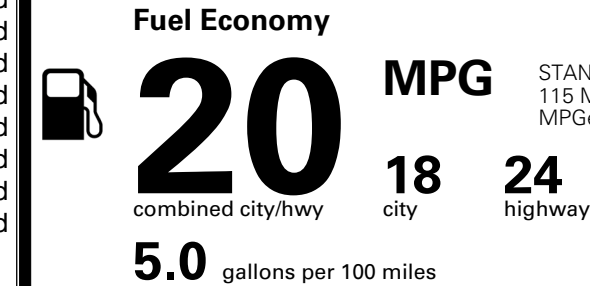

\$495.00
 \$625.00
 \$250.00

MSRP INCLUDING OPTIONS

\$ 53,160.00

INLAND FREIGHT AND HANDLING

\$ 1,545.00

TOTAL MANUFACTURER'S SUGGESTED RETAIL PRICE ▶

\$ 54,705.00

TOTAL ADDITIONAL WEIGHT: 7.2

EPA DOT Fuel Economy and Environment

Gasoline Vehicle

You spend
\$3,500
 more in fuel costs
 over 5 years
 compared to the
 average new vehicle.

Annual fuel cost
\$2,300

Actual results will vary for many reasons, including driving conditions and how you drive and maintain your vehicle. The average new vehicle gets 29 MPG and costs \$8,000 to fuel over 5 years. Cost estimates are based on 15,000 miles per year at \$ 3.10 per gallon. MPGe is miles per gasoline gallon equivalent. Vehicle emissions are a significant cause of climate change and smog.