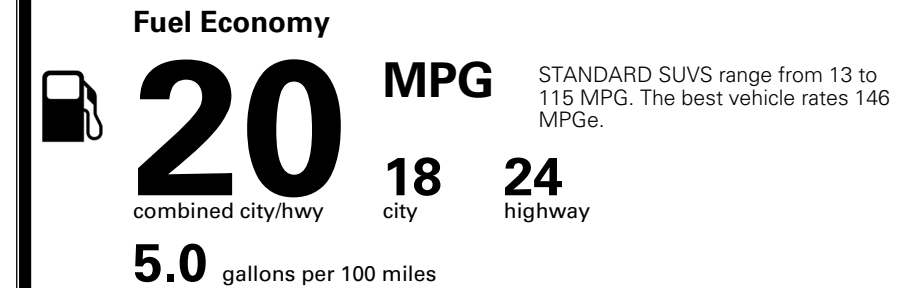

MSRP INCLUDING OPTIONS

\$ 44,090.00

INLAND FREIGHT AND HANDLING

\$ 1,545.00

TOTAL MANUFACTURER'S SUGGESTED RETAIL PRICE ▶

\$ 45,635.00

TOTAL ADDITIONAL WEIGHT:

*Additional terms and conditions apply.
 **Kia Connect may be currently unavailable for some Model Year 2022 and newer vehicles sold or purchased in Massachusetts; please see owners.kia.com for more information.
 NOTE: When you purchase this vehicle, Kia America, Inc. collects personal information you provide to the dealership. For information on our collection and use of personal information and your rights, please see our Privacy Policy on www.kia.com.

EPA DOT Fuel Economy and Environment

Gasoline Vehicle

You spend
\$3,500
 more in fuel costs
 over 5 years
 compared to the
 average new vehicle.

Annual fuel cost
\$2,300

Actual results will vary for many reasons, including driving conditions and how you drive and maintain your vehicle. The average new vehicle gets 29 MPG and costs \$8,000 to fuel over 5 years. Cost estimates are based on 15,000 miles per year at \$ 3.10 per gallon. MPGe is miles per gasoline gallon equivalent. Vehicle emissions are a significant cause of climate change and smog.