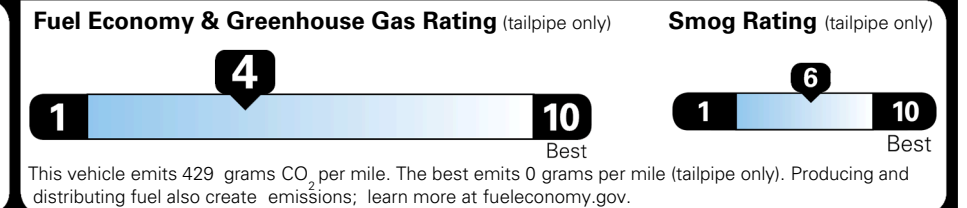

MSRP INCLUDING OPTIONS

\$ 44,090.00

INLAND FREIGHT AND HANDLING

\$ 1,545.00

TOTAL MANUFACTURER'S SUGGESTED RETAIL PRICE ▶

\$ 45,635.00

TOTAL ADDITIONAL WEIGHT:

*Additional terms and conditions apply.
 **Kia Connect may be currently unavailable for some Model Year 2022 and newer vehicles sold or purchased in Massachusetts; please see owners.kia.com for more information.
 NOTE: When you purchase this vehicle, Kia America, Inc. collects personal information you provide to the dealership. For information on our collection and use of personal information and your rights, please see our Privacy Policy on www.kia.com.

EPA DOT Fuel Economy and Environment

Gasoline Vehicle

You spend
\$3,500
 more in fuel costs
 over 5 years
 compared to the
 average new vehicle.

Annual fuel cost
\$2,300

Actual results will vary for many reasons, including driving conditions and how you drive and maintain your vehicle. The average new vehicle gets 29 MPG and costs \$8,000 to fuel over 5 years. Cost estimates are based on 15,000 miles per year at \$ 3.10 per gallon. MPGe is miles per gasoline gallon equivalent. Vehicle emissions are a significant cause of climate change and smog.