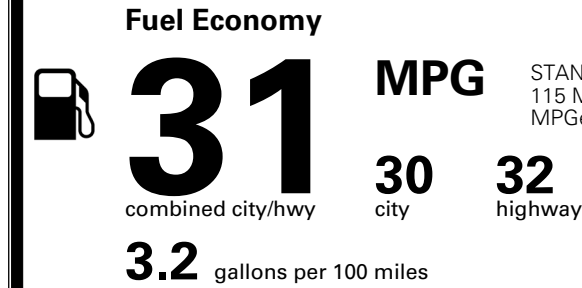

\$ 1,545.00

TOTAL MANUFACTURER'S SUGGESTED RETAIL PRICE ▶

\$ 59,630.00

TOTAL ADDITIONAL WEIGHT:

EPA DOT Fuel Economy and Environment

Gasoline Vehicle

STANDARD SUVS range from 13 to 115 MPG. The best vehicle rates 146 MPGe.