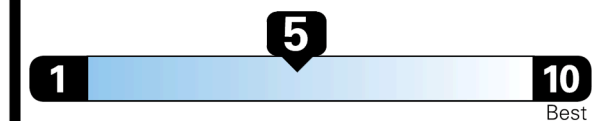

2026 SORENTO X-LINE SX-PRESTIGE 2.5T AWD

MODEL/OPT.CODE: 7AC6495 / 10
EXTERIOR COLOR: ROAD RIDER BROWN
INTERIOR COLOR: BLACK
VEHICLE ID NUMBER: 5XYRKDJF6TG465893
PORT OF ENTRY: WEST POINT

Sold To: NY058
Kia of East Syracuse
6717 MANILUS CENTER ROAD
EAST SYRACUSE NY 13057

Ship To: NY058

STANDARD FEATURES

STANDARD X-LINE SX AWD FEATURES

MECHANICAL

2.5L Turbo Engine; 281hp & 311 lb-ft Torque
8-Speed Dual Clutch Auto Transmission
All-Wheel Drive w/ Terrain Mode

ADVANCED DRIVER-ASSISTANCE SYSTEMS

Forward Collision-Avoidance Assist - Cyclist/Jct Turning
Blind-Spot Collision Warning
Rear Cross-Traffic Collision-Avoidance Assist
Lane Keeping Assist & Lane Following Assist
Driver Attention Warning & High Beam Assist
Safe Exit Assist & Highway Driving Assist
Parking Distance Warning - Forward / Reverse
Navigation-Based Smart Cruise Control-Curve
Surround View Monitor & Blind-Spot View Monitor

SAFETY

Dual Front Advanced Airbags & Driver's Knee Airbag
Dual Front and Rear Seat-Mounted Side Airbags
Full-Length Side Curtain Airbags

INTERIOR, COMFORT & CONVENIENCE

Dual 12.3" Screen Panoramic Display w/ Navigation
Kia Connect w/Comp 3-Yr Ultimate.* Where Available**
SIRIUSXM® w/Free 3-Mo. Subscription*
Bose Premium Audio System
Dual-Zone Automatic Climate Control w/ Auto Defogger
Smart Key w/ Push Button & Remote Start
Wireless Charger (Front) / Front & Rear USB Charge Ports
Heated & Ventilated Power Adjustable Front Seats
SynTex Seating Material
2nd Row Captain's Chairs (2 Seats)
One-Touch Slide & Fold 2nd Row Seats
Aluminum Sport Pedals

EXTERIOR