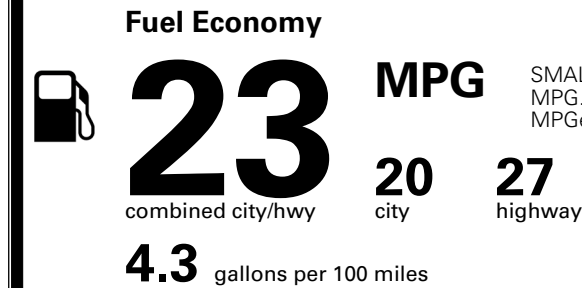

\$265.00

MSRP INCLUDING OPTIONS

\$ 47,055.00

INLAND FREIGHT AND HANDLING

\$ 1,495.00

TOTAL MANUFACTURER'S SUGGESTED RETAIL PRICE ▶

\$ 48,550.00

TOTAL ADDITIONAL WEIGHT: 10.1

EPA DOT Fuel Economy and Environment

Gasoline Vehicle

SMALL SUVs range from 14 to 138 MPG. The best vehicle rates 146 MPGe.

You spend
\$2,250
 more in fuel costs
 over 5 years
 compared to the
 average new vehicle.