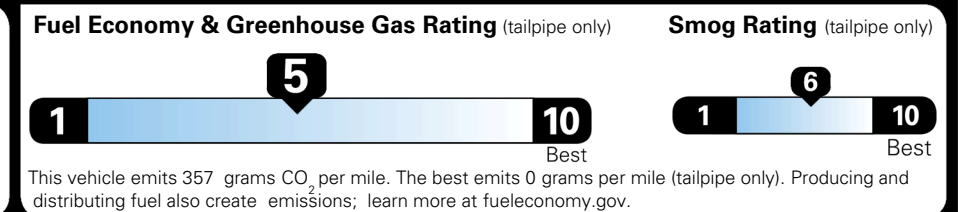

MANUFACTURER'S SUGGESTED RETAIL PRICE ▶

ADDITIONAL INSTALLED EQUIPMENT:
 (In addition to or in place of standard features)
 Wolf Gray Paint \$495.00
 Panoramic Sunroof Package \$1,300.00
 - Panoramic Sunroof w/ Power Sunshade
 - LED Interior Lighting

MSRP INCLUDING OPTIONS \$ 38,885.00
 INLAND FREIGHT AND HANDLING \$ 1,445.00
TOTAL MANUFACTURER'S SUGGESTED RETAIL PRICE ▶ \$ 40,330.00

EPA DOT Fuel Economy and Environment

Gasoline Vehicle

Fuel Economy
25 MPG
 combined city/hwy
4.0 gallons per 100 miles

23 MPG city
28 MPG highway

SMALL SUVs range from 14 to 125 MPG. The best vehicle rates 146 MPGe.

You spend \$1,500 more in fuel costs over 5 years
 compared to the average new vehicle.

Annual fuel cost \$2,000