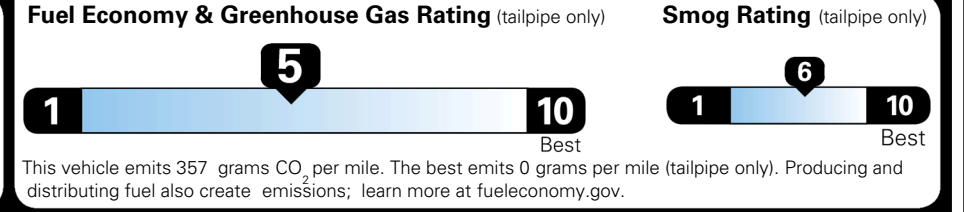

MANUFACTURER'S SUGGESTED RETAIL PRICE ▶

ADDITIONAL INSTALLED EQUIPMENT:
(In addition to or in place of standard features)
Panoramic Sunroof Package $1,300.00
- Panoramic Sunroof w/ Power Sunshade
- LED Interior Lighting $265.00
All Weather Floor Mats

MSRP INCLUDING OPTIONS $ 38,855.00

INLAND FREIGHT AND HANDLING $ 1,495.00

TOTAL MANUFACTURER'S SUGGESTED RETAIL PRICE ▶ $ 40,350.00

EPA DOT Fuel Economy and Environment

Gasoline Vehicle

Fuel Economy

25 MPG
combined city/hwy

23 MPG
city

28 MPG
highway

SMALL SUVs range from 14 to 125 MPG. The best vehicle rates 146 MPGe.

4.0 gallons per 100 miles

You spend $1,500 more in fuel costs over 5 years
compared to the average new vehicle.

Annual fuel cost $2,000

Actual results will vary for many reasons, including driving conditions and how you drive and maintain your vehicle. The average new vehicle gets 29 MPG and costs $8,500 to fuel over 5 years. Cost estimates are based on 15,000 miles per year at $ 3.30 per gallon. MPGe is miles per gasoline gallon equivalent. Vehicle emissions are a significant cause of climate change and smog.

fueleconomy.gov

Calculate personalized estimates and compare vehicles

GOVERNMENT 5-STAR SAFETY RATINGS

Overall Vehicle Score ★ ★ ★ ★ ★
Based on the combined rating of frontal, side and rollover. Should ONLY be compared to other vehicles of similar size and weight.

Frontal	Driver	★ ★ ★ ★
Crash	Passenger	★ ★ ★ ★
Based on the risk of injury in a frontal impact. Should ONLY be compared to other vehicles of similar size and weight.		
Side	Front seat	★ ★ ★ ★ ★
Crash	Rear seat	★ ★ ★ ★ ★
Star ratings based on the risk of injury in a side impact.		
Rollover		★ ★ ★ ★
Star ratings based on the risk of rollover in a single-vehicle crash.		

PARTS CONTENT INFORMATION

FOR VEHICLES IN THIS CAR LINE U.S./CANADIAN PARTS CONTENT: 55 %

MAJOR SOURCES OF FOREIGN PARTS: KOREA: 30%

NOTE: PARTS CONTENT DOES NOT INCLUDE FINAL ASSEMBLY, DISTRIBUTION, OR OTHER NON-PARTS COSTS.

FOR THIS VEHICLE FINAL ASSEMBLY POINT: WEST POINT, GA, USA

Star ratings range from 1 to 5 stars (★★★★★) with 5 being the highest.
Source: National Highway Traffic Safety Administration (NHTSA).
www.safercar.gov or 1-888-327-4236

Manufacturer's suggested retail price includes Manufacturer's recommended pre-delivery service. License and title fees, state and local taxes and other dealer installed options and accessories are not included in the manufacturer's suggested retail price.

*Additional terms and conditions apply.
**Kia Connect may be currently unavailable for some Model Year 2022 and newer vehicles sold or purchased in Massachusetts; please see owners.kia.com for more information.
NOTE: When you purchase this vehicle, Kia America, Inc. collects personal information you provide to the dealership. For information on our collection and use of personal information and your rights, please see our Privacy Policy on www.kia.com.

TOTAL ADDITIONAL WEIGHT: 10.1