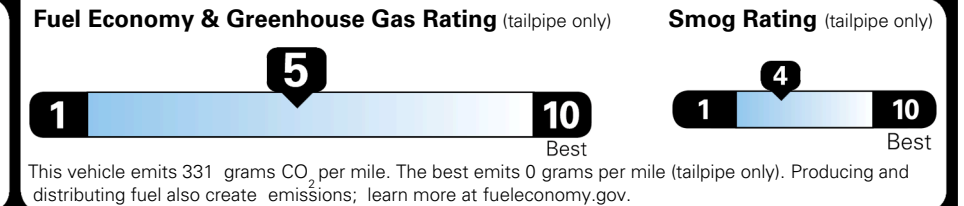

### EPA DOT Fuel Economy and Environment

Gasoline Vehicle

**You spend \$750 more in fuel costs over 5 years** compared to the average new vehicle.

Annual fuel cost **\$1,850**

Actual results will vary for many reasons, including driving conditions and how you drive and maintain your vehicle. The average new vehicle gets 29 MPG and costs \$8,500 to fuel over 5 years. Cost estimates are based on 15,000 miles per year at \$ 3.30 per gallon. MPGe is miles per gasoline gallon equivalent. Vehicle emissions are a significant cause of climate change and smog.