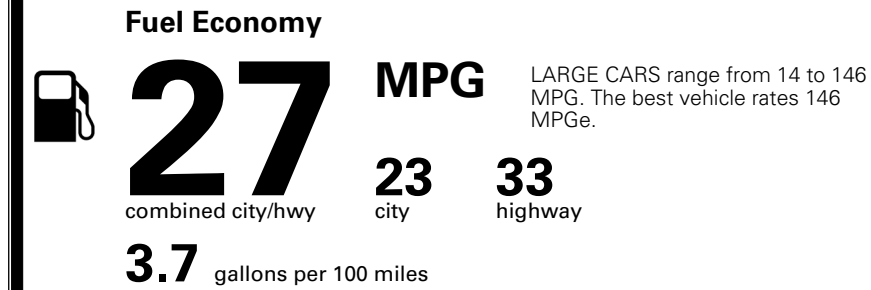

Included
Included
Included
Included
Included
Included
Included
Included
Included

ADDITIONAL INSTALLED EQUIPMENT: (In addition to or in place of standard features)

Wolf Gray Paint
GT1 Package
- 19" Custom Gloss Black Alloy Wheels
- 12.3" Instrument Display
- Smartphone Digital Key* (Requires Kia Connect**)
- Bose Premium Audio w/Active Sound Design
- Power Front Passenger Seat
- Memory Driver's Seat & Outside Mirrors
- Ventilated Front Seats
- Heated Steering Wheel
- Power Folding Mirrors
- Parking Collision-Avoidance Assist-Reverse
- Surround View Monitor
- Blind-Spot View Monitor
- Parking Distance Warning - Side
Carpeted Floor Mats

$495.00
$4,400.00

MSRP INCLUDING OPTIONS

$ 38,685.00

INLAND FREIGHT AND HANDLING

$ 1,245.00

TOTAL MANUFACTURER'S SUGGESTED RETAIL PRICE ▶

$ 39,930.00

TOTAL ADDITIONAL WEIGHT: 7.3

*Additional terms and conditions apply.

**Kia Connect may be currently unavailable for some Model Year 2022 and newer vehicles sold or purchased in Massachusetts; please see owners.kia.com for more information.

NOTE: When you purchase this vehicle, Kia America, Inc. collects personal information you provide to the dealership. For information on our collection and use of personal information and your rights, please see our Privacy Policy on www.kia.com.

EPA DOT Fuel Economy and Environment

Gasoline Vehicle

You spend $750 more in fuel costs over 5 years compared to the average new vehicle.

Annual fuel cost **$1,850**