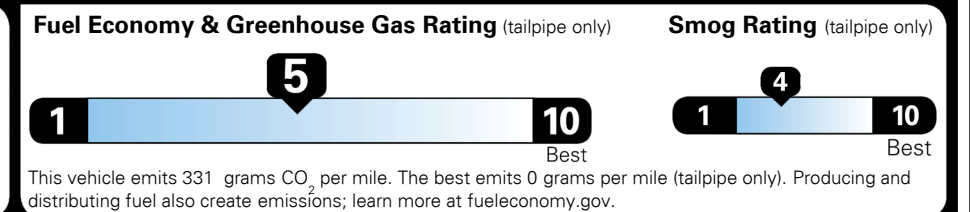

\$695.00
 \$4,400.00

MSRP INCLUDING OPTIONS

\$ 38,925.00

INLAND FREIGHT AND HANDLING

\$ 1,195.00

TOTAL MANUFACTURER'S SUGGESTED RETAIL PRICE ▶

\$ 40,120.00

TOTAL ADDITIONAL WEIGHT: 12.6

EPA DOT Fuel Economy and Environment

Gasoline Vehicle

You spend \$750 more in fuel costs over 5 years compared to the average new vehicle.

Annual fuel cost \$1,850

Actual results will vary for many reasons, including driving conditions and how you drive and maintain your vehicle. The average new vehicle gets 29 MPG and costs \$8,500 to fuel over 5 years. Cost estimates are based on 15,000 miles per year at \$ 3.30 per gallon. MPGe is miles per gasoline gallon equivalent. Vehicle emissions are a significant cause of climate change and smog.