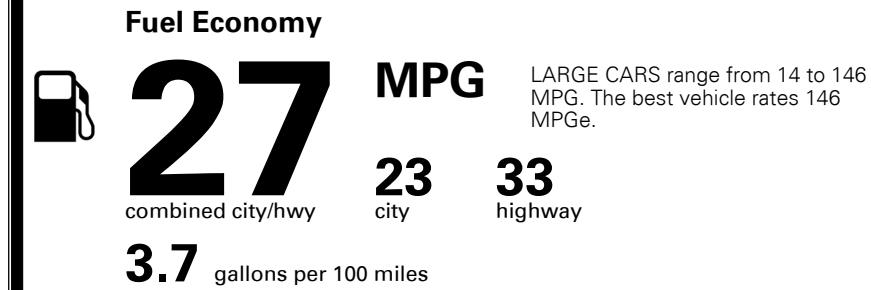

EPA DOT Fuel Economy and Environment

Gasoline Vehicle

You spend $750 more in fuel costs over 5 years compared to the average new vehicle.

Annual fuel cost $1,850