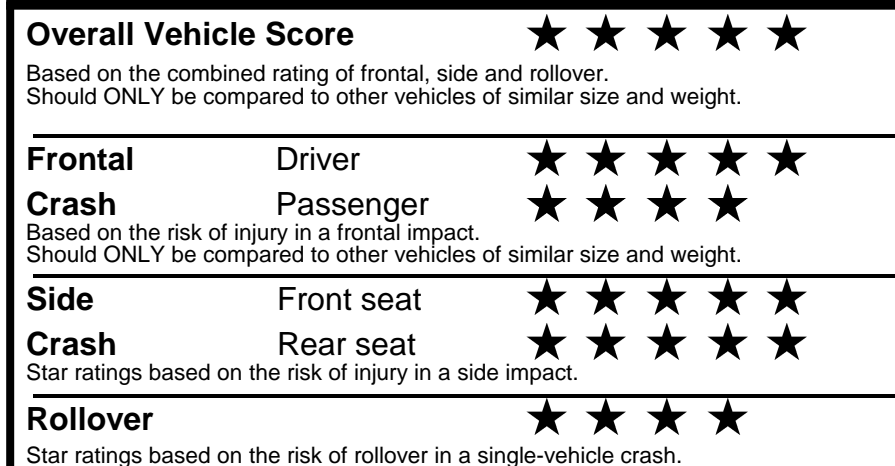

fueleconomy.gov
 Calculate personalized estimates and compare vehicles

GOVERNMENT 5-STAR SAFETY RATINGS

PARTS CONTENT INFORMATION

FOR VEHICLES IN THIS CAR LINE U.S./CANADIAN PARTS CONTENT: 0 %

MAJOR SOURCES OF FOREIGN PARTS: KOREA: 90%