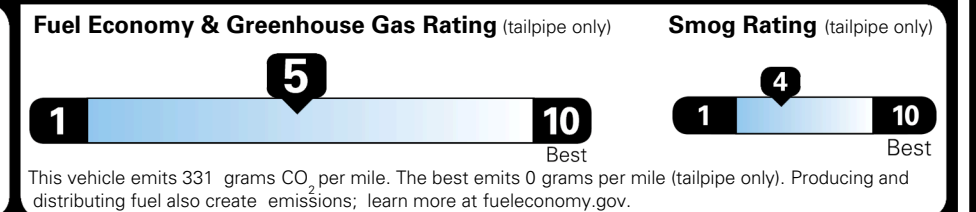

\$495.00
 \$4,400.00

MSRP INCLUDING OPTIONS

\$ 38,685.00

INLAND FREIGHT AND HANDLING

\$ 1,245.00

TOTAL MANUFACTURER'S SUGGESTED RETAIL PRICE ▶

\$ 39,930.00

TOTAL ADDITIONAL WEIGHT: 7.3

EPA DOT Fuel Economy and Environment

Gasoline Vehicle

You spend \$750 more in fuel costs over 5 years compared to the average new vehicle.

Annual fuel cost \$1,850

Actual results will vary for many reasons, including driving conditions and how you drive and maintain your vehicle. The average new vehicle gets 29 MPG and costs \$8,500 to fuel over 5 years. Cost estimates are based on 15,000 miles per year at \$ 3.30 per gallon. MPGe is miles per gasoline gallon equivalent. Vehicle emissions are a significant cause of climate change and smog.