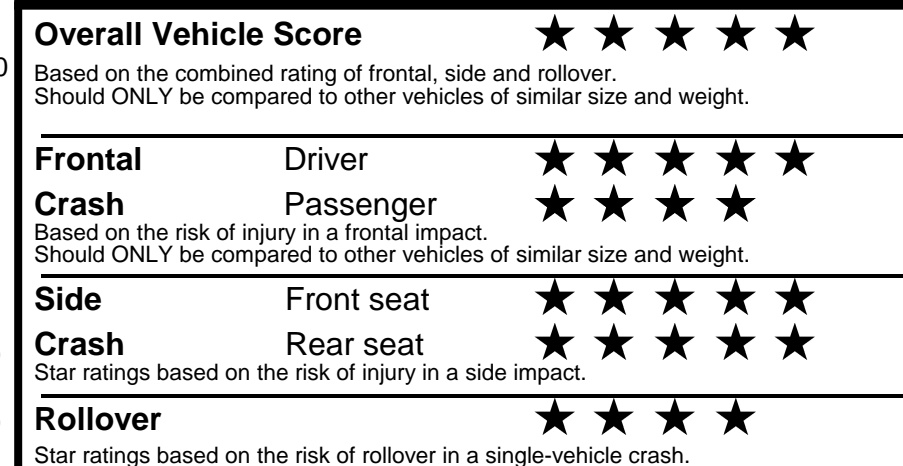

fueleconomy.gov
 Calculate personalized estimates and compare vehicles

Smartphone QR Code

GOVERNMENT 5-STAR SAFETY RATINGS

Star ratings range from 1 to 5 stars (★★★★★) with 5 being the highest.
 Source: National Highway Traffic Safety Administration (NHTSA).
www.safercar.gov or 1-888-327-4236