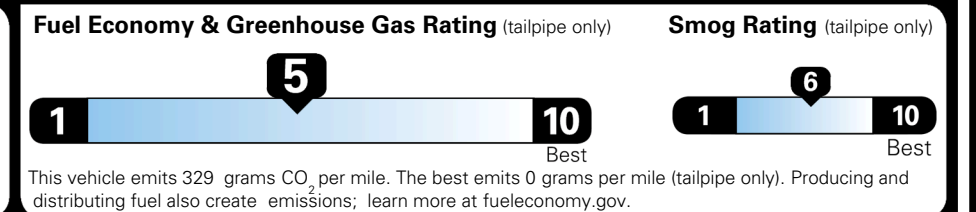

\$ 31,880.00

TOTAL ADDITIONAL WEIGHT: 7.3

EPA DOT Fuel Economy and Environment

Gasoline Vehicle

You spend \$750 more in fuel costs over 5 years compared to the average new vehicle.

Annual fuel cost \$1,850