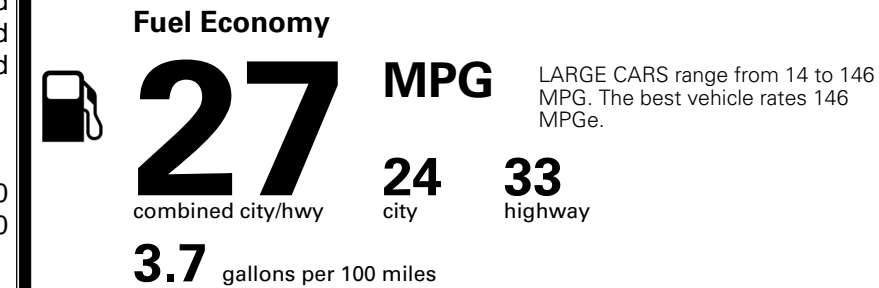

TOTAL MANUFACTURER'S SUGGESTED RETAIL PRICE ▶

\$ 34,230.00

TOTAL ADDITIONAL WEIGHT: 7.3

EPA DOT Fuel Economy and Environment

Gasoline Vehicle

You spend \$750 more in fuel costs over 5 years compared to the average new vehicle.

Annual fuel cost \$1,850

Fuel Economy & Greenhouse Gas Rating (tailpipe only) Smog Rating (tailpipe only)

This vehicle emits 329 grams CO₂ per mile. The best emits 0 grams per mile (tailpipe only). Producing and distributing fuel also create emissions; learn more at fueleconomy.gov.