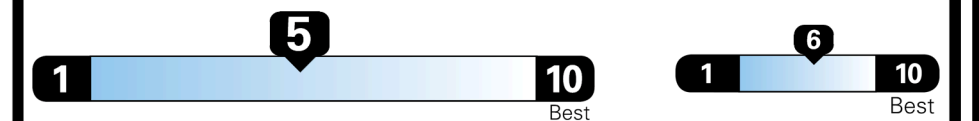

Fuel Economy & Greenhouse Gas Rating (tailpipe only) Smog Rating (tailpipe only)

This vehicle emits 329 grams CO₂ per mile. The best emits 0 grams per mile (tailpipe only). Producing and distributing fuel also create emissions; learn more at fueleconomy.gov.

Actual results will vary for many reasons, including driving conditions and how you drive and maintain your vehicle. The average new vehicle gets 29 MPG and costs $8,500 to fuel over 5 years. Cost estimates are based on 15,000 miles per year at $ 3.30 per gallon. MPGe is miles per gasoline gallon equivalent. Vehicle emissions are a significant cause of climate change and smog.

fueleconomy.gov

Calculate personalized estimates and compare vehicles