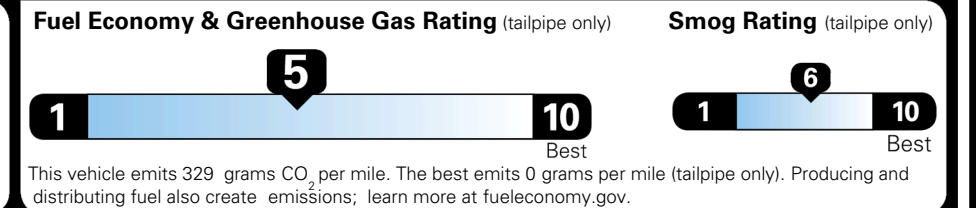

\$ 32,030.00

TOTAL ADDITIONAL WEIGHT: 7.3

EPA DOT Fuel Economy and Environment

Gasoline Vehicle

You spend \$750 more in fuel costs over 5 years compared to the average new vehicle.

Annual fuel cost \$1,850