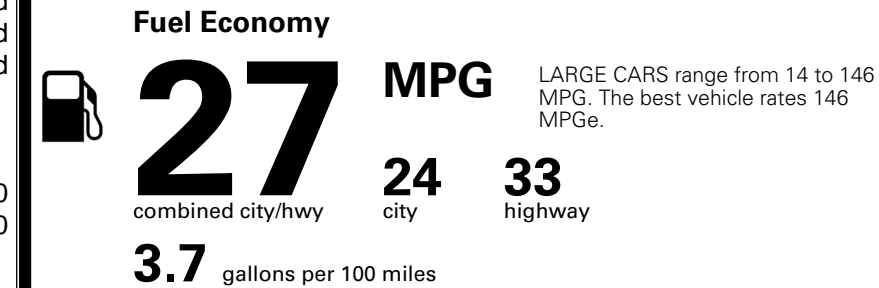

\$ 32,030.00

TOTAL ADDITIONAL WEIGHT: 7.3

EPA DOT Fuel Economy and Environment

Gasoline Vehicle

You spend \$750 more in fuel costs over 5 years compared to the average new vehicle.

Annual fuel cost \$1,850