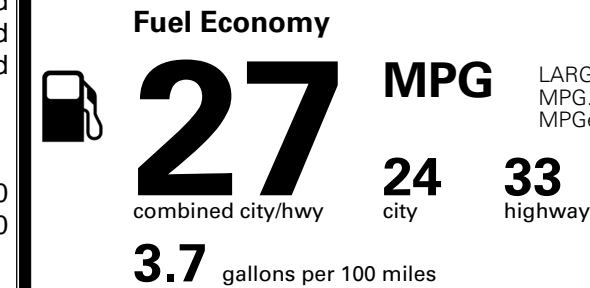

\$ 30,090.00

Included
 Included
 Included

\$295.00
 \$200.00

MSRP INCLUDING OPTIONS

\$ 30,585.00

INLAND FREIGHT AND HANDLING

\$ 1,245.00

TOTAL MANUFACTURER'S SUGGESTED RETAIL PRICE ▶

\$ 31,830.00

TOTAL ADDITIONAL WEIGHT: 7.3

EPA DOT Fuel Economy and Environment

Gasoline Vehicle

You spend \$750 more in fuel costs over 5 years compared to the average new vehicle.

Annual fuel cost \$1,850