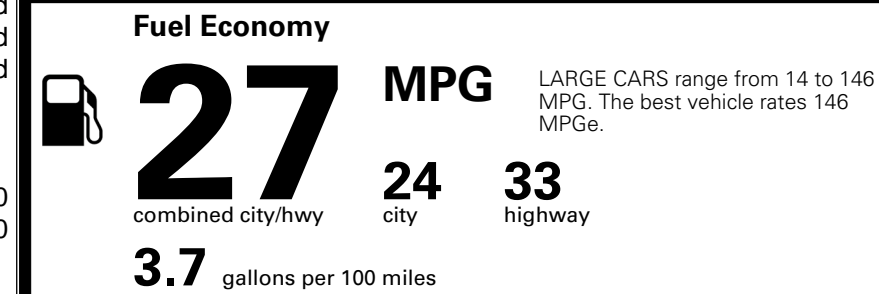

\$ 30,090.00

Included
 Included
 Included

\$495.00
 \$200.00

MSRP INCLUDING OPTIONS

\$ 30,785.00

INLAND FREIGHT AND HANDLING

\$ 1,245.00

TOTAL MANUFACTURER'S SUGGESTED RETAIL PRICE ▶

\$ 32,030.00

TOTAL ADDITIONAL WEIGHT: 7.3

EPA DOT Fuel Economy and Environment

Gasoline Vehicle

You spend **\$750** more in fuel costs over 5 years compared to the average new vehicle.

Annual fuel cost **\$1,850**