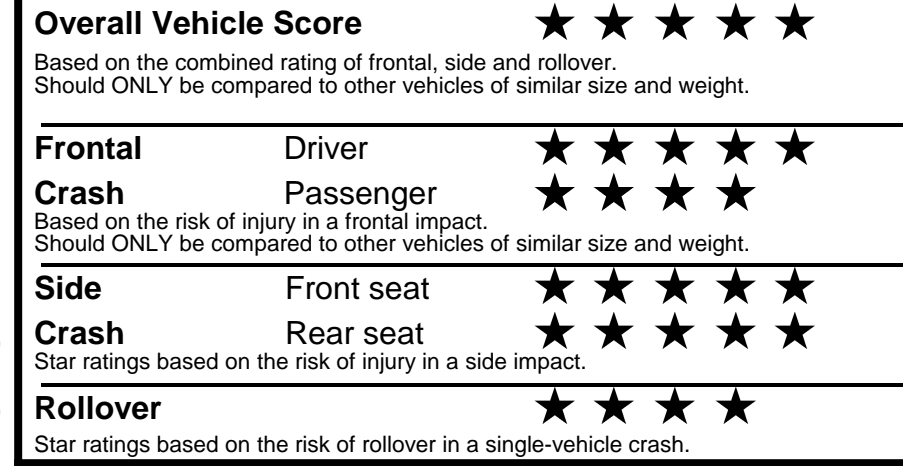

GOVERNMENT 5-STAR SAFETY RATINGS

PARTS CONTENT INFORMATION

FOR VEHICLES IN THIS CAR LINE U.S./CANADIAN PARTS CONTENT: 0 %

MAJOR SOURCES OF FOREIGN PARTS: KOREA: 90%

NOTE: PARTS CONTENT DOES NOT INCLUDE FINAL ASSEMBLY, DISTRIBUTION, OR OTHER NON-PARTS COSTS.

Star ratings range from 1 to 5 stars (★★★★★) with 5 being the highest. Source: National Highway Traffic Safety Administration (NHTSA). www.safercar.gov or 1-888-327-4236

FOR THIS VEHICLE FINAL ASSEMBLY POINT: HWASUNG, KOREA

COUNTRY OF ORIGIN ENGINE (MOTOR): KOREA
TRANSMISSION: KOREA

Manufacturer's suggested retail price includes Manufacturer's recommended pre-delivery service. License and title fees, state and local taxes and other dealer installed options and accessories are not included in the manufacturer's suggested retail price.