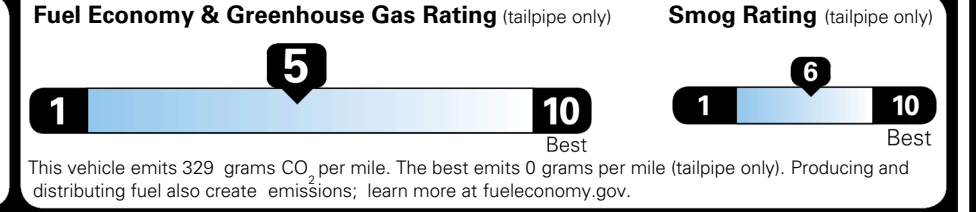

\$ 32,030.00

TOTAL ADDITIONAL WEIGHT: 7.3

EPA DOT Fuel Economy and Environment

Gasoline Vehicle

You spend **\$750** more in fuel costs over 5 years compared to the average new vehicle.

Annual fuel cost **\$1,850**