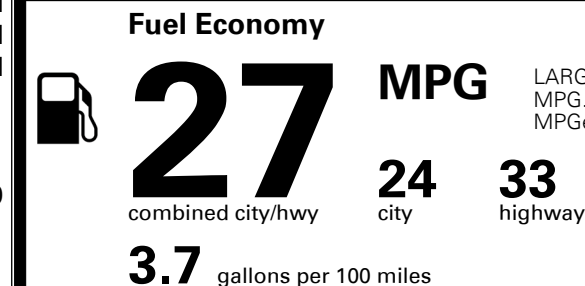

EPA DOT Fuel Economy and Environment

Gasoline Vehicle