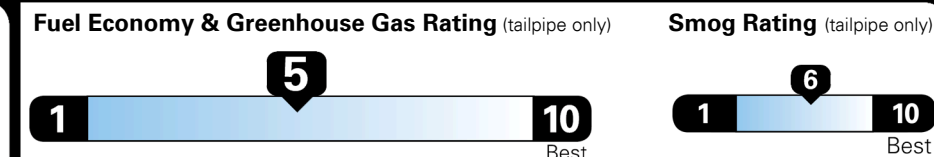

EPA DOT Fuel Economy and Environment

Gasoline Vehicle

You spend
\$750
 more in fuel costs
 over 5 years
 compared to the
 average new vehicle.

Annual fuel cost
\$1,850

This vehicle emits 329 grams CO₂ per mile. The best emits 0 grams per mile (tailpipe only). Producing and distributing fuel also create emissions; learn more at fueleconomy.gov.