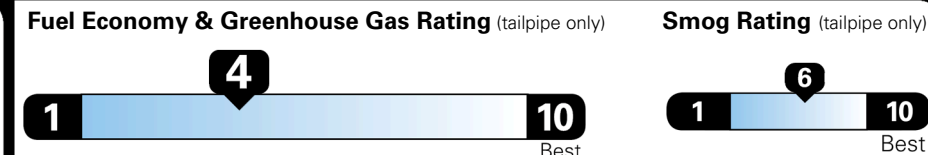

This vehicle emits 428 grams CO₂ per mile. The best emits 0 grams per mile (tailpipe only). Producing and distributing fuel also create emissions; learn more at fueleconomy.gov.

Actual results will vary for many reasons, including driving conditions and how you drive and maintain your vehicle. The average new vehicle gets 29 MPG and costs $8,500 to fuel over 5 years. Cost estimates are based on 15,000 miles per year at $ 3.30 per gallon. MPGe is miles per gasoline gallon equivalent. Vehicle emissions are a significant cause of climate change and smog.

fueleconomy.gov

Calculate personalized estimates and compare vehicles

GOVERNMENT 5-STAR SAFETY RATINGS

PARTS CONTENT INFORMATION

Overall Vehicle Score		Not Rated
Based on the combined rating of frontal, side and rollover. Should ONLY be compared to other vehicles of similar size and weight.		
Frontal	Driver	★ ★ ★ ★ ★
Crash	Passenger	★ ★ ★ ★
Based on the risk of injury in a frontal impact. Should ONLY be compared to other vehicles of similar size and weight.		
Side	Front seat	Not Rated
Crash	Rear seat	Not Rated
Star ratings based on the risk of injury in a side impact.		
Rollover		★ ★ ★ ★
Star ratings based on the risk of rollover in a single-vehicle crash.		

FOR VEHICLES IN THIS CAR LINE U.S./CANADIAN PARTS CONTENT: 2 %

MAJOR SOURCES OF FOREIGN PARTS: KOREA: 95%

NOTE: PARTS CONTENT DOES NOT INCLUDE FINAL ASSEMBLY, DISTRIBUTION, OR OTHER NON-PARTS COSTS.

FOR THIS VEHICLE FINAL ASSEMBLY POINT: GWANGMYEONG, KOREA

COUNTRY OF ORIGIN
ENGINE (MOTOR): KOREA
TRANSMISSION: KOREA

Star ratings range from 1 to 5 stars (★★★★★) with 5 being the highest.
Source: National Highway Traffic Safety Administration (NHTSA).
www.safercar.gov or 1-888-327-4236

Manufacturer's suggested retail price includes Manufacturer's recommended pre-delivery service. License and title fees, state and local taxes and other dealer installed options and accessories are not included in the manufacturer's suggested retail price.