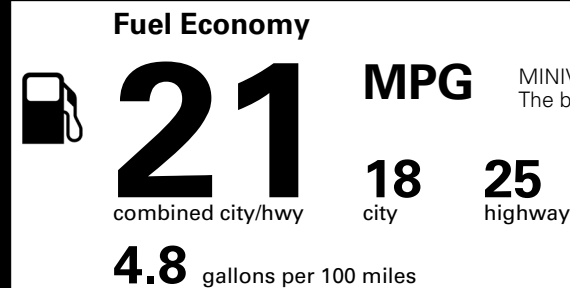

\$495.00

MSRP INCLUDING OPTIONS

\$ 41,685.00

INLAND FREIGHT AND HANDLING

\$ 1,495.00

TOTAL MANUFACTURER'S SUGGESTED RETAIL PRICE ▶

\$ 43,180.00

TOTAL ADDITIONAL WEIGHT:

EPA DOT Fuel Economy and Environment

Gasoline Vehicle

MINIVANS range from 20 to 83 MPG. The best vehicle rates 146 MPGe.

You spend
\$3,250
 more in fuel costs over 5 years compared to the average new vehicle.