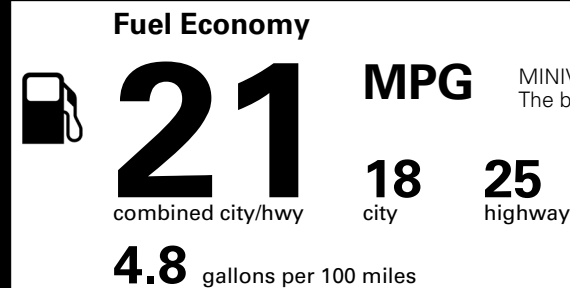

\$315.00

MSRP INCLUDING OPTIONS

\$ 41,905.00

INLAND FREIGHT AND HANDLING

\$ 1,545.00

TOTAL MANUFACTURER'S SUGGESTED RETAIL PRICE ▶

\$ 43,450.00

TOTAL ADDITIONAL WEIGHT: 10.1

EPA DOT Fuel Economy and Environment

Gasoline Vehicle

MINIVANS range from 20 to 83 MPG. The best vehicle rates 146 MPGe.

You spend **\$3,250** more in fuel costs over 5 years compared to the average new vehicle.