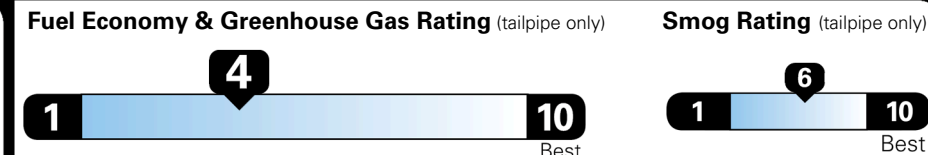

This vehicle emits 428 grams CO₂ per mile. The best emits 0 grams per mile (tailpipe only). Producing and distributing fuel also create emissions; learn more at fueleconomy.gov.

Actual results will vary for many reasons, including driving conditions and how you drive and maintain your vehicle. The average new vehicle gets 29 MPG and costs $8,500 to fuel over 5 years. Cost estimates are based on 15,000 miles per year at $ 3.30 per gallon. MPGe is miles per gasoline gallon equivalent. Vehicle emissions are a significant cause of climate change and smog.

fueleconomy.gov

Calculate personalized estimates and compare vehicles

GOVERNMENT 5-STAR SAFETY RATINGS

PARTS CONTENT INFORMATION

Overall Vehicle Score Not Rated

Based on the combined rating of frontal, side and rollover. Should ONLY be compared to other vehicles of similar size and weight.