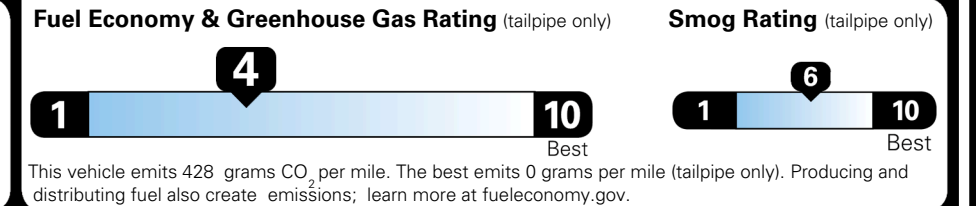

EPA DOT Fuel Economy and Environment

Gasoline Vehicle

You spend \$3,250 more in fuel costs over 5 years compared to the average new vehicle.

Annual fuel cost \$2,350

Actual results will vary for many reasons, including driving conditions and how you drive and maintain your vehicle. The average new vehicle gets 29 MPG and costs \$8,500 to fuel over 5 years. Cost estimates are based on 15,000 miles per year at \$ 3.30 per gallon. MPGe is miles per gasoline gallon equivalent. Vehicle emissions are a significant cause of climate change and smog.