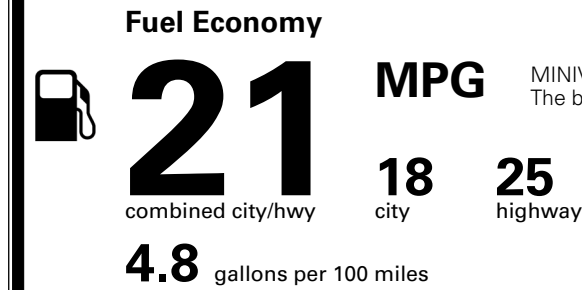

\$495.00
 \$120.00
 \$400.00
 \$285.00
 \$65.00
 \$130.00
 \$160.00
 \$750.00
 \$80.00

MSRP INCLUDING OPTIONS

\$ 53,975.00

INLAND FREIGHT AND HANDLING

\$ 1,545.00

TOTAL MANUFACTURER'S SUGGESTED RETAIL PRICE ▶

EPA DOT Fuel Economy and Environment

Gasoline Vehicle

You spend \$3,250 more in fuel costs over 5 years compared to the average new vehicle.

Annual fuel cost \$2,350

Actual results will vary for many reasons, including driving conditions and how you drive and maintain your vehicle. The average new vehicle gets 29 MPG and costs \$8,500 to fuel over 5 years. Cost estimates are based on 15,000 miles per year at \$ 3.30 per gallon. MPGe is miles per gasoline gallon equivalent. Vehicle emissions are a significant cause of climate change and smog.