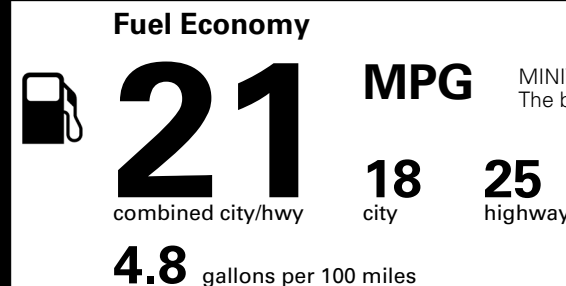

INLAND FREIGHT AND HANDLING \$ 1,545.00

TOTAL MANUFACTURER'S SUGGESTED RETAIL PRICE ▶ \$ 49,945.00

TOTAL ADDITIONAL WEIGHT: 15.2

EPA DOT Fuel Economy and Environment

Gasoline Vehicle

You spend \$3,250 more in fuel costs over 5 years compared to the average new vehicle.